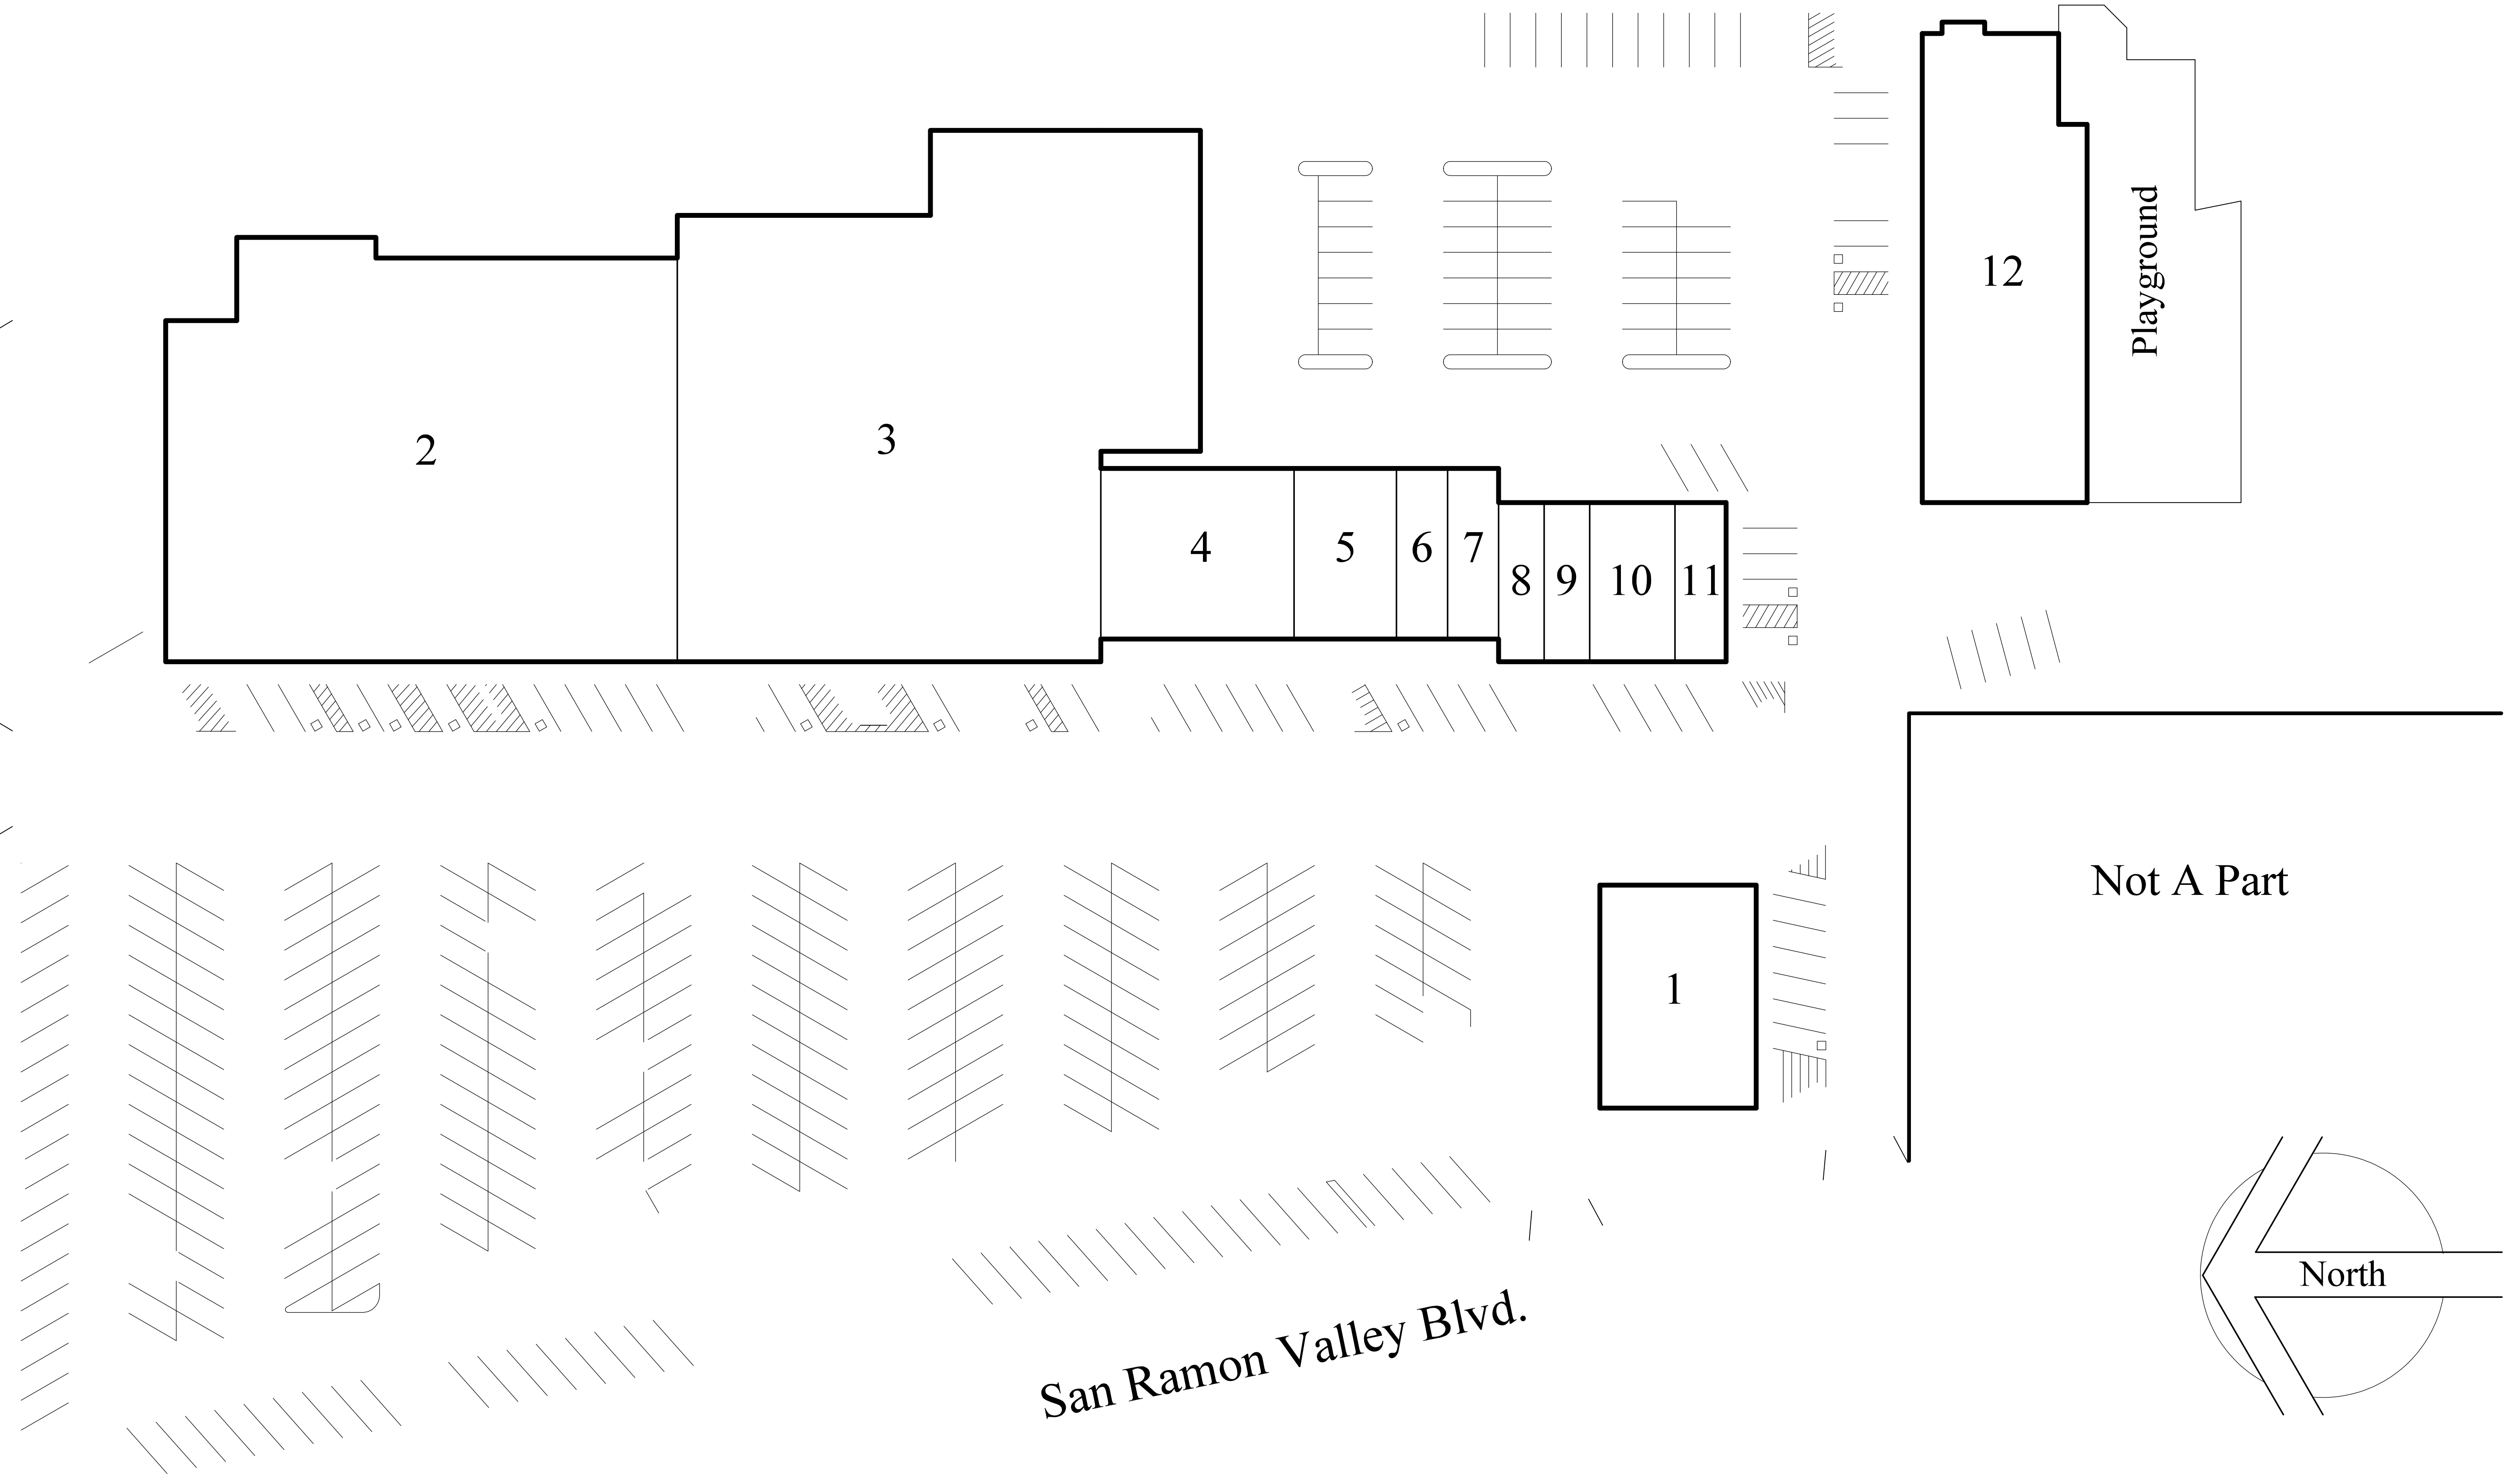

Highway 680

Boone Court

Sycamore Valley Road West

# Sycamore Square Shopping Center

San Ramon Valley Blvd. & Sycamore Valley Rd. West  
Danville, California

## DIRECTORY

ALL FUR LOVE GROOMING SALON	714-11
CVS	650-2
CREATIVE PAINT & DECORATING	688-6&7
H & R BLOCK	718-10B
KITCHENS OF DIABLO	676-5
LEARN & PLAY MONTESSORI	730-12
LUCKY SUPERMARKET	660-3
MADE TO FIT	712-10A
MELO'S PIZZA	664-4
MODERN NAILS	700-9
THE UPS STORE	696-8
U.S. BANK	720-1