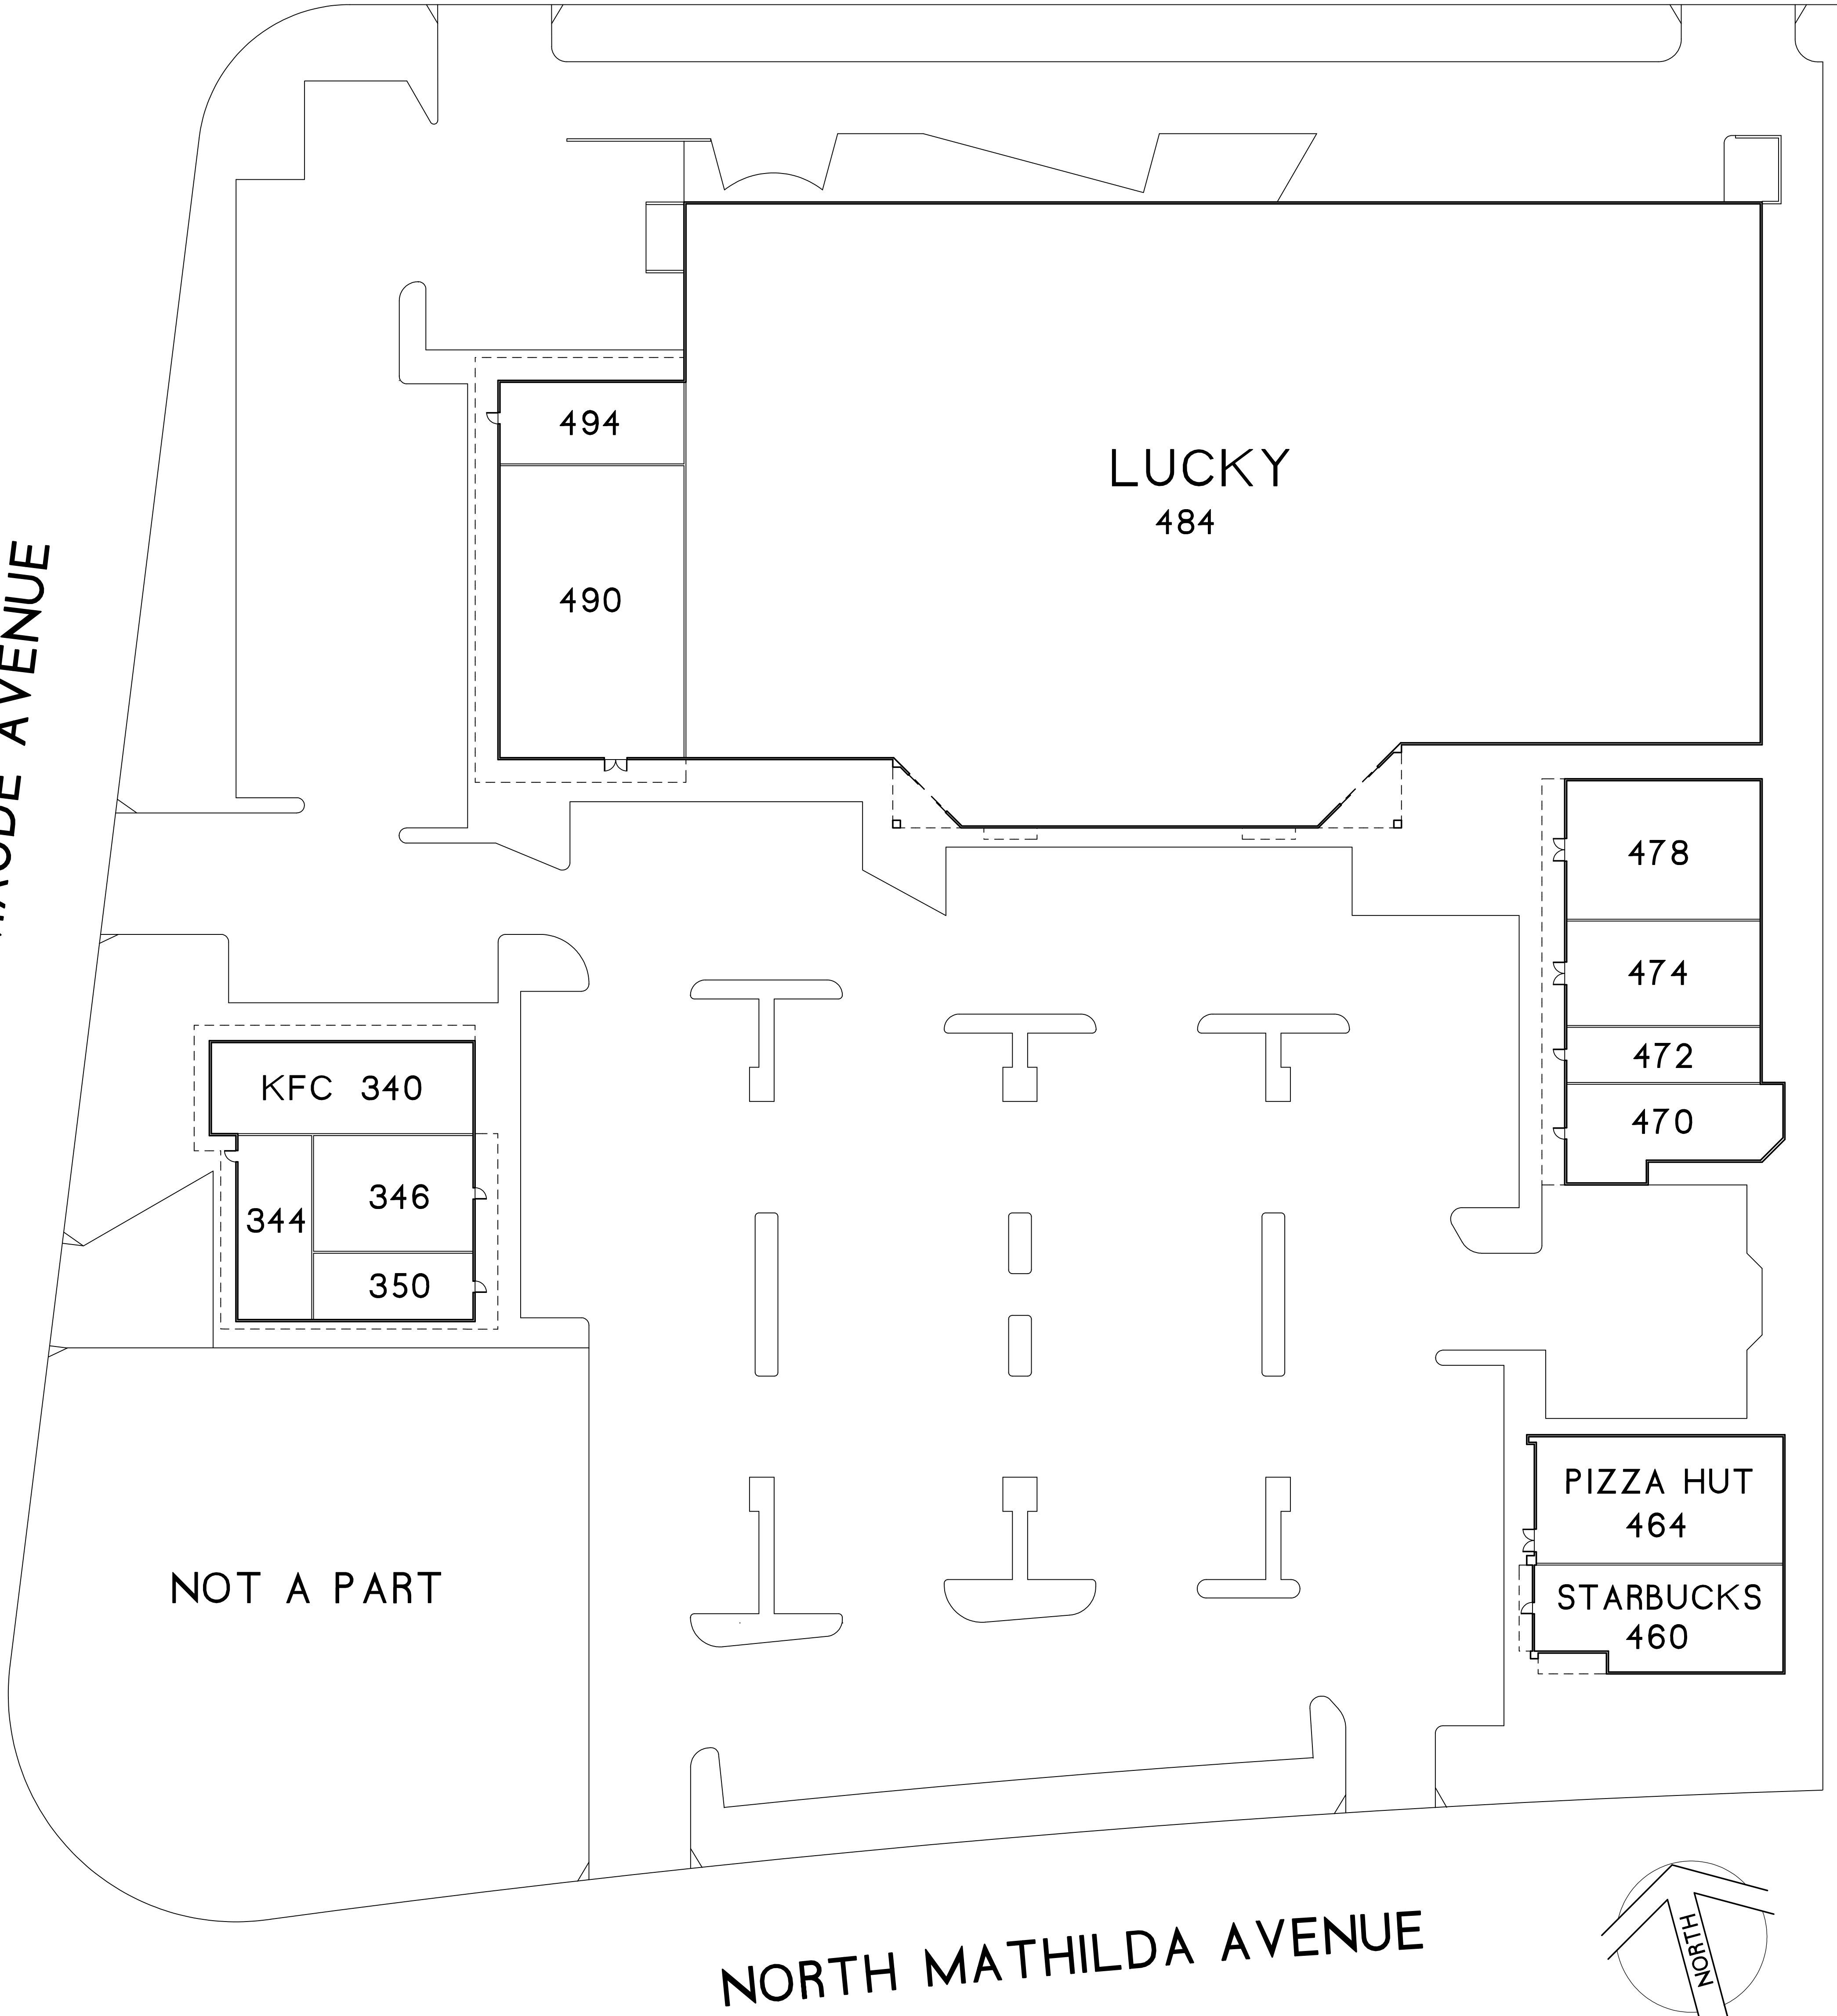

WEST MAUDE AVENUE

## SUNNYVALE SQUARE

WEST MAUDE & NORTH MATHILDA AVE.  
SUNNYVALE, CALIFORNIA

## DIRECTORY

ALPHA BARBER SHOP	472
BAGEL STREET CAFE	350
INSTANT NAILS I	476
FALAFEL CORNER	470
JOY WOK	494
KENTUCKY FRIED CHICKEN	340
LUXURY STUDIO	344
LUCKY SUPERMARKET	484
PIZZA HUT	464
PRESTIGE LIQUORS	490
SPARKLE CLEANERS	478
STARBUCKS COFFEE	460