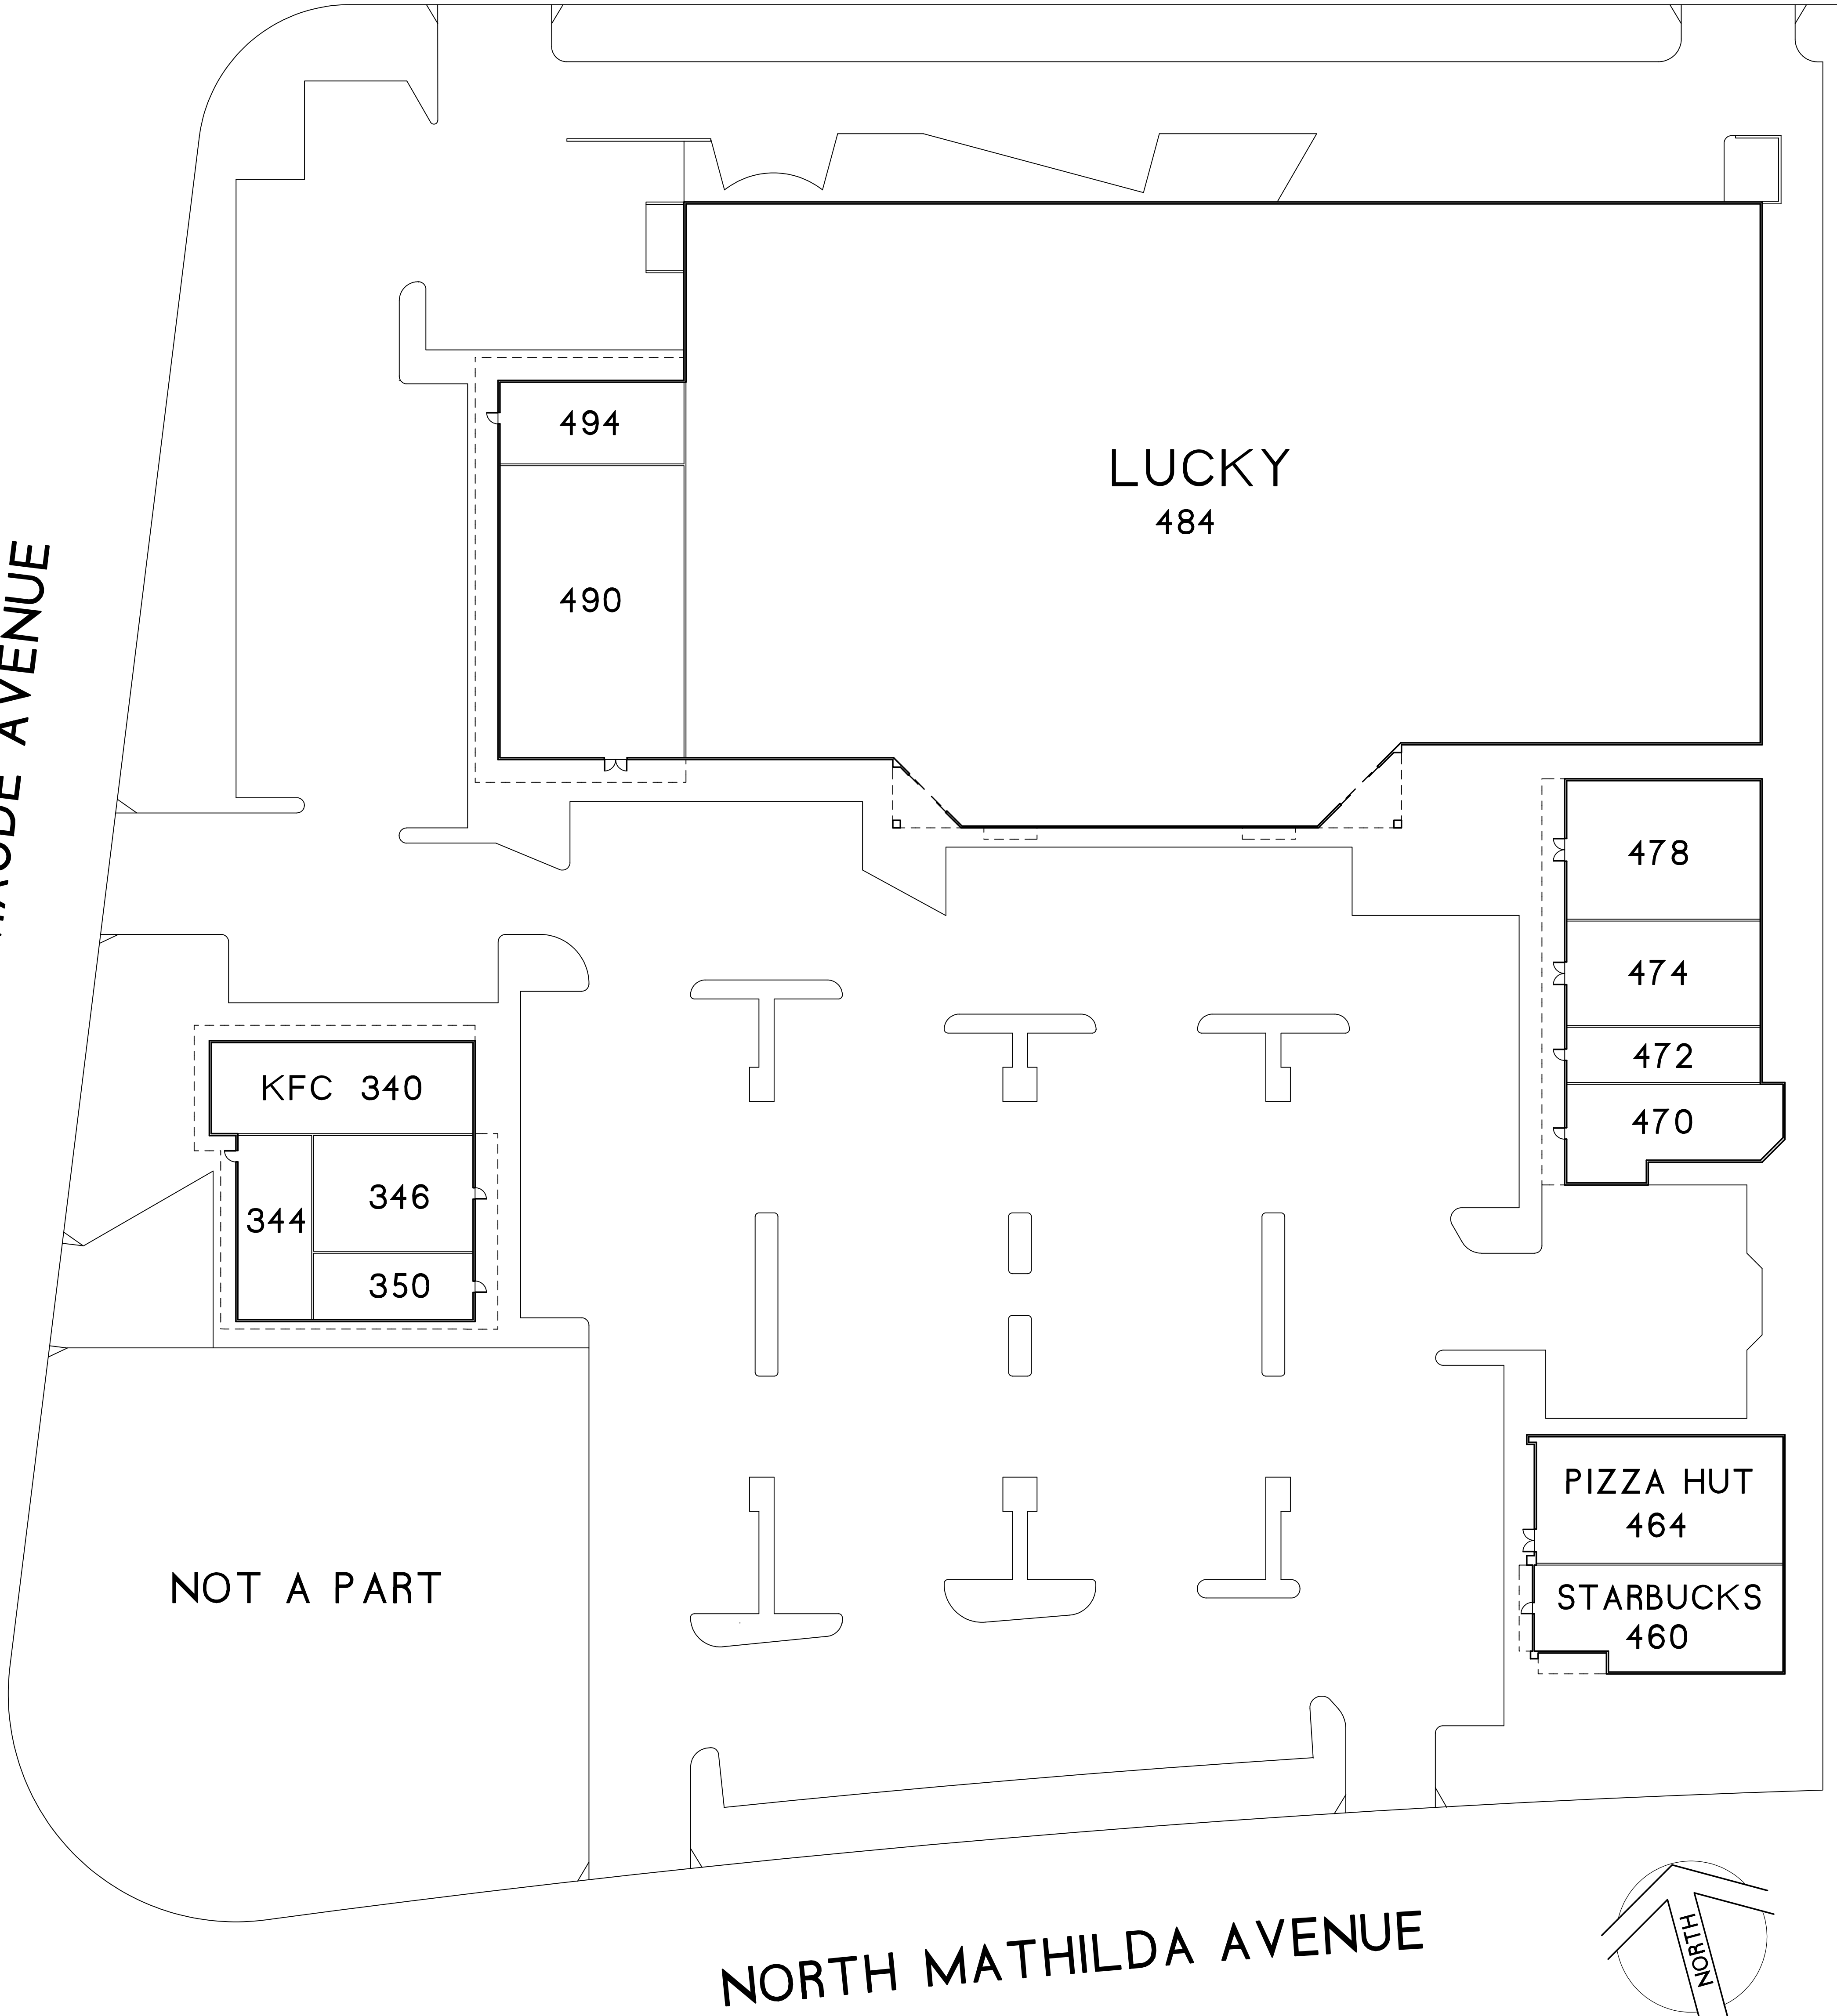

WEST MAUDE AVENUE

SUNNYVALE SQUARE

WEST MAUDE & NORTH MATHILDA AVE.
SUNNYVALE, CALIFORNIA

DIRECTORY

ALPHA BARBER SHOP	472
BAGEL STREET CAFE	350
INSTANT NAILS I	476
JOY WOK	494
KENTUCKY FRIED CHICKEN	340
LATINO'S SALON	344
LUCKY SUPERMARKET	484
PIZZA HUT	464
PRESTIGE LIQUORS	490
SHAW'S SANDWICHES	470
SPARKLE CLEANERS	478
STARBUCKS COFFEE	460